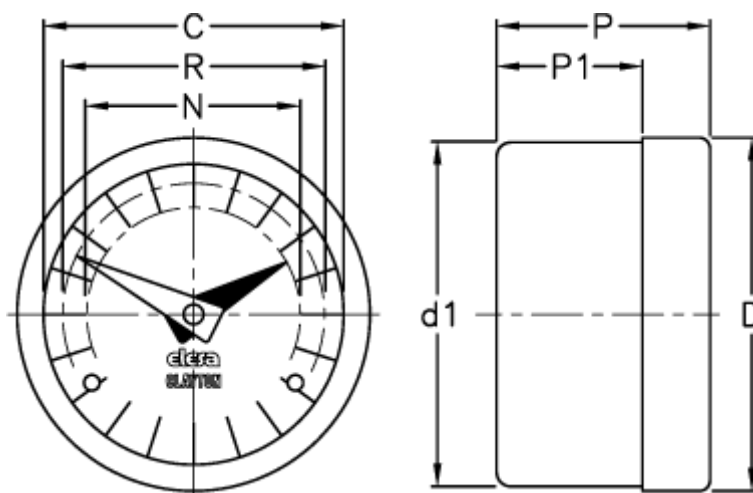

# Data Sheet

Article number: 2307070351

Description: E+G Gravity indicator  
GA12-0008-D

## Measures

C	=	60
D	=	68.5
D1	=	67.0
N	=	44
P	=	32
P1	=	25.0
R	=	51